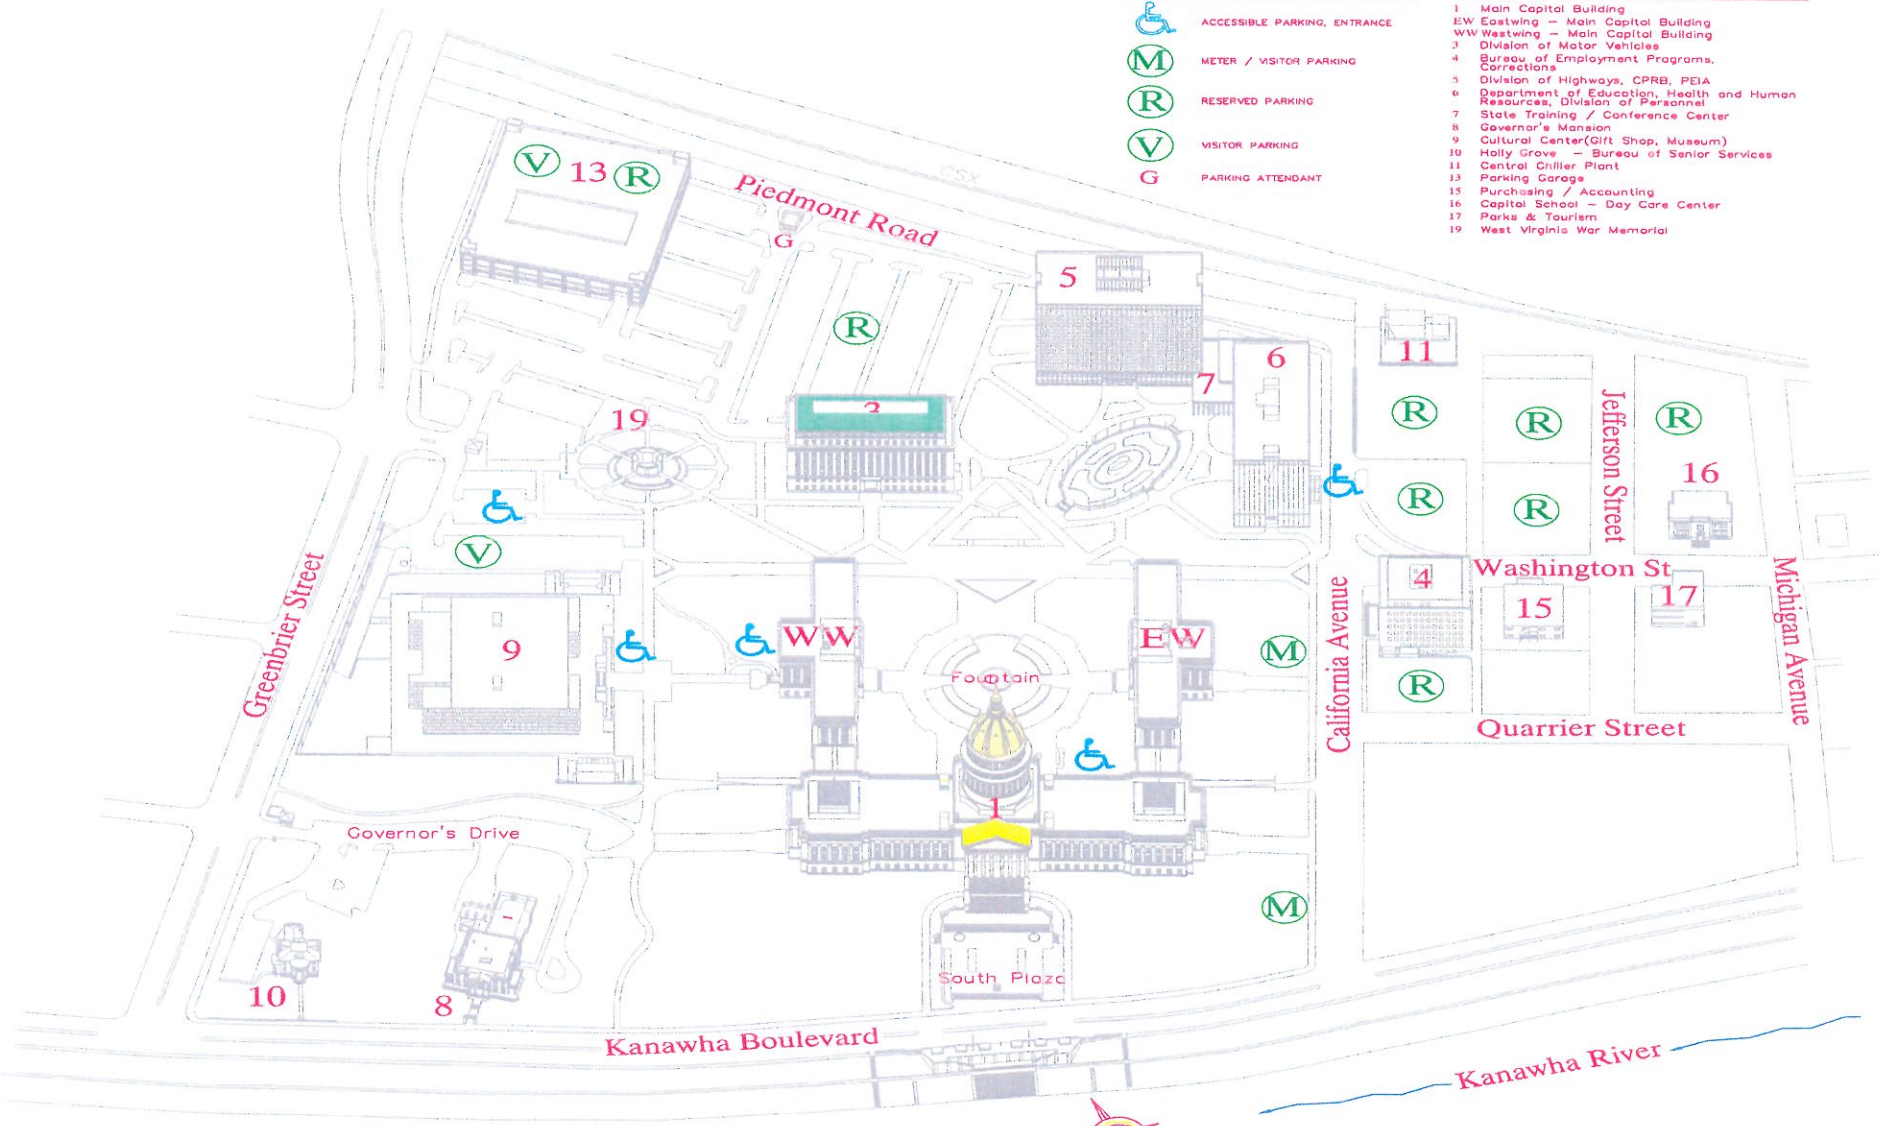

**KEY TO SYMBOLS**

-  ACCESSIBLE PARKING, ENTRANCE
-  METER / VISITOR PARKING
-  RESERVED PARKING
-  VISITOR PARKING
-  PARKING ATTENDANT

**KEY TO STATE OWNED BUILDINGS**

- 1 Main Capital Building
- EW Eastwing - Main Capital Building
- WW Westwing - Main Capital Building
- 3 Division of Motor Vehicles
- 4 Bureau of Employment Programs, Corrections
- 5 Division of Highways, CPRB, PEIA
- 6 Department of Education, Health and Human Resources, Division of Personnel
- 7 State Training / Conference Center
- 8 Governor's Mansion
- 9 Cultural Center (Gift Shop, Museum)
- 10 Holly Grove - Bureau of Senior Services
- 11 Central Chiller Plant
- 13 Parking Garage
- 15 Purchasing / Accounting
- 16 Capital School - Day Care Center
- 17 Parks & Tourism
- 19 West Virginia War Memorial

# West Virginia State Capitol Complex Parking